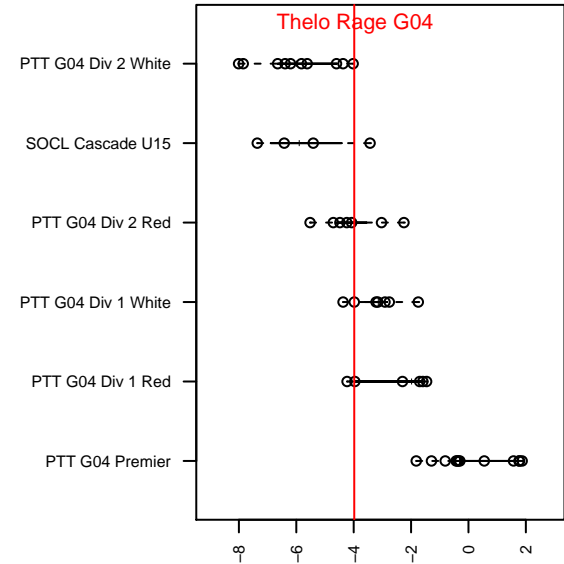

**attack and defense rating
relative to others at age
and all opponents in last 13 months**