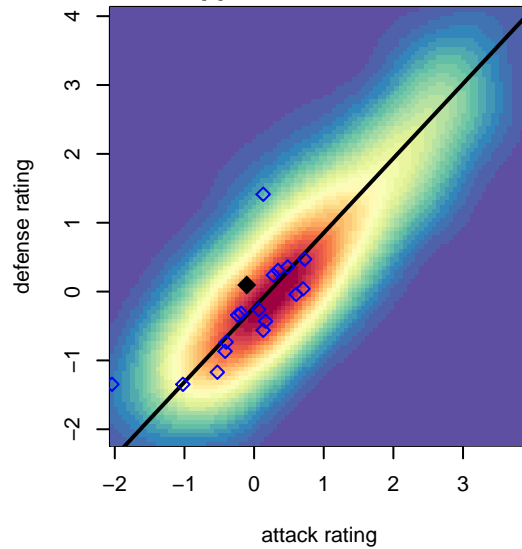

**attack and defense rating
relative to others at age
and all opponents in last 13 months**