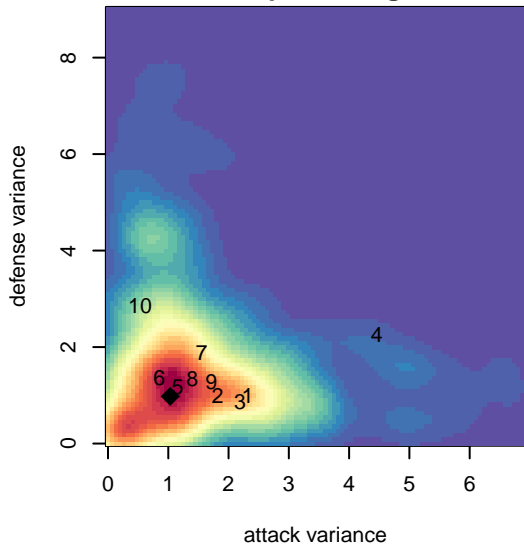

Thelo Rage G04

Thelo United Futbol
Milwaukie, OR
G04 total strength=799
attack=0.9 defense=1.1
fall league = PTT G04 Div 1 White

alt names used:
Thelo Rage
Thelo United FC 04G
Rage
Thelo United FC 04G

Venues played:
2016 Mt Hood Challenge U13 Bronze
2016 Summer Slam Silver/Bronze U13
2016 PTT G04 Division 1 White
2016 OYS Founders Cup G04

Thelo Rage G04
Dots are actual minus expected GF (blue circles) and GA (red triangles).
Blue line is smoothed change in attack strength. Red is smoothed change in defense strength.

**attack and defense variance (black dot)
relative to other teams
and top 10 in region**